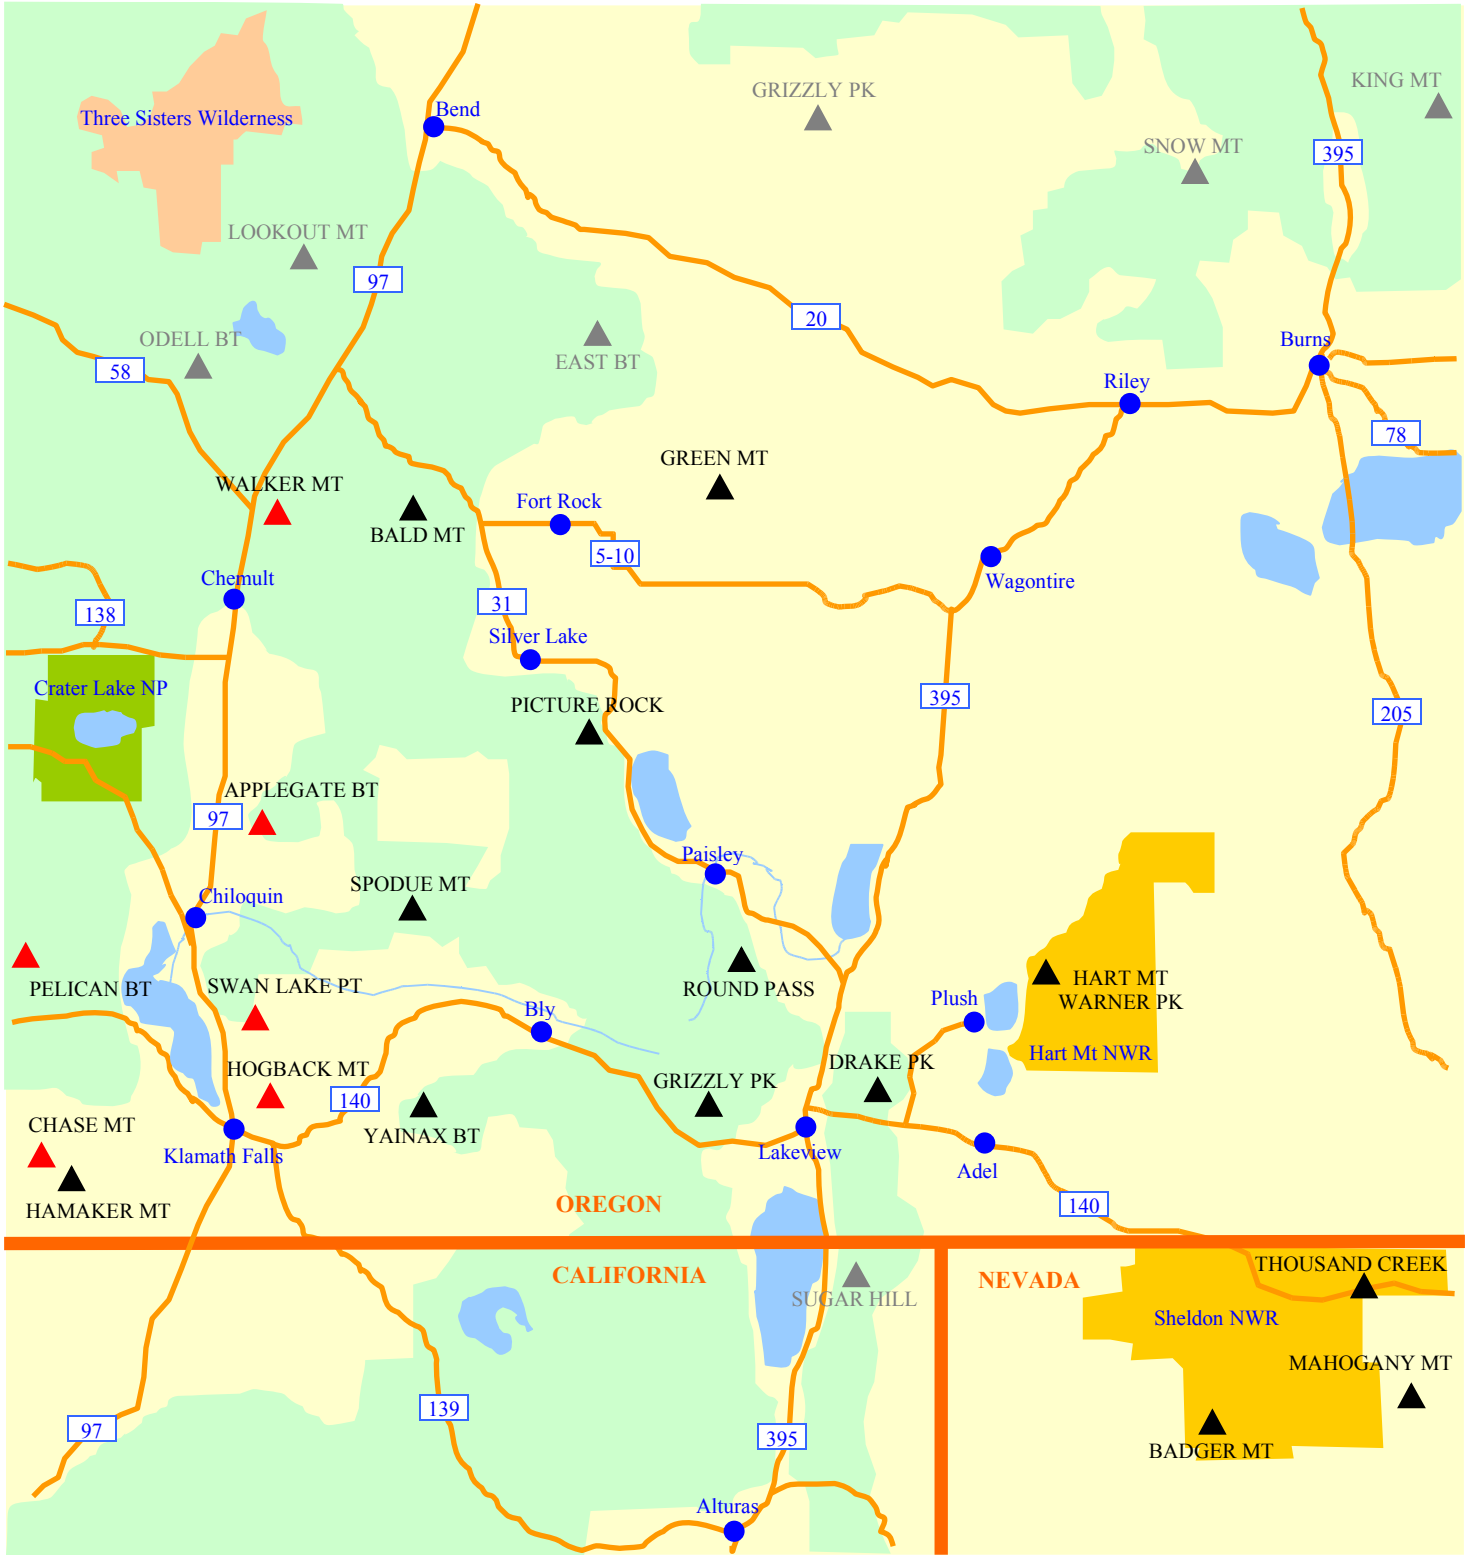

# FREMONT/WINEMA LAKEVIEW DISTRICT BLM REPEATER SITES

### KIFC Dispatch Radio Control:

Winema:	ODE:
Walker Mt	Welch Butte
Applegate Butte	Hamaker Mt
Pelican Butte	Yainax Butte
Swan Lake Point	Direct (Hogback Mt)
Hogback Mt	
Chase Mt	

### LIFC Dispatch Radio Control:

Fremont:	BLM:	FWS:	ODE:
Bald Mt	Direct	Direct	Direct
Picture Rock	Hart Mt	Drake Peak	Black Cap
Spodue Mt	Yainax Butte	Warner Peak	Round Pass
Grizzly Peak	Green Mt	Thousand Creek	Yainax Butte
Round Pass	Hamaker Mt	Badger Mt and Mahogany Mt	
Drake Peak			