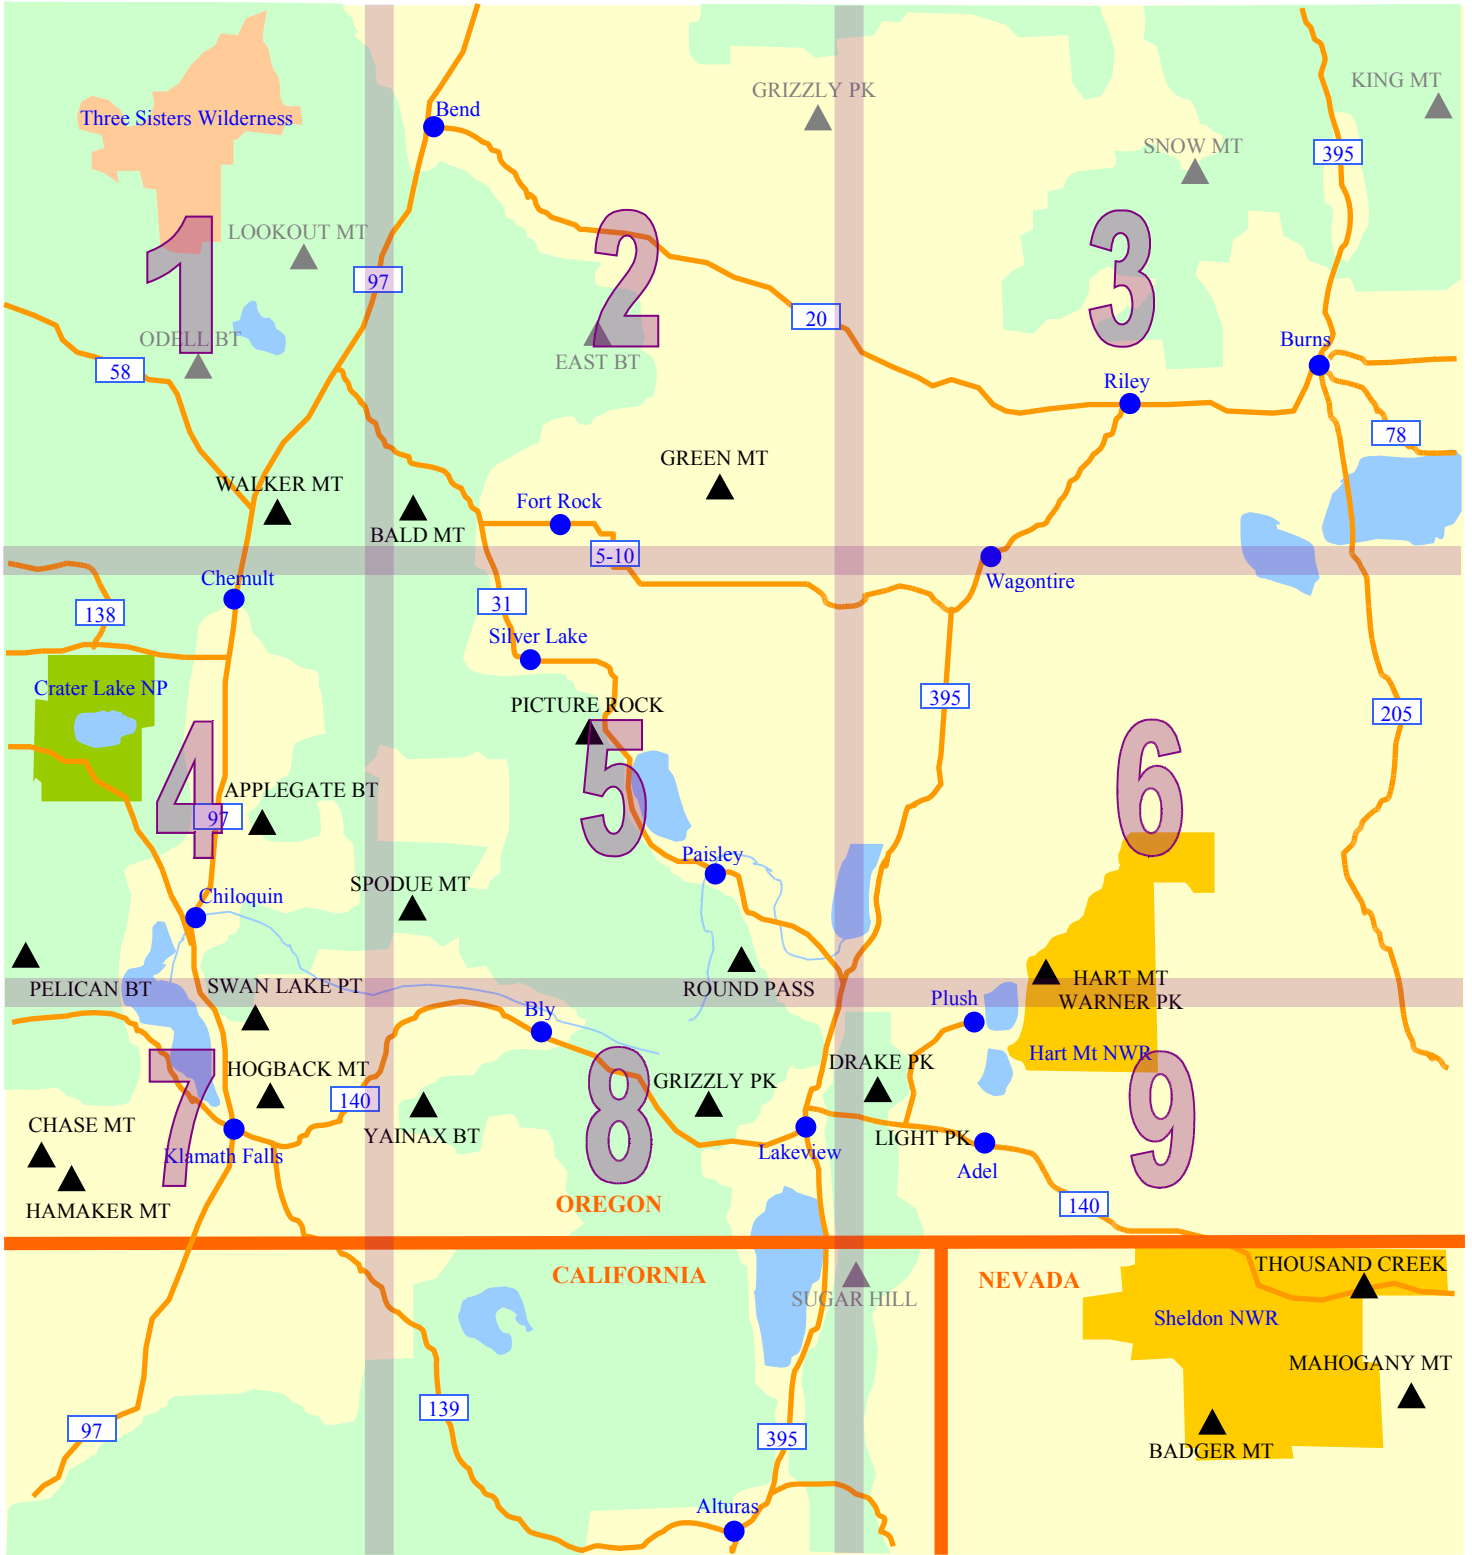

FREMONT/WINEMA LAKEVIEW DISTRICT BLM REPEATER SITES Group/Zone Guide

KIFC Dispatch Radio Control:

Winema:	Walker Mt	ODE:	Welch Butte
	Applegate Butte		Hamaker Mt
	Pelican Butte		Yainax Butte
	Swan Lake Point		Direct (Hogback Mt)
	Hogback Mt		
	Chase Mt		

LIFC Dispatch Radio Control:

Fremont:	Bald Mt	BLM:	Direct	FWS:	Direct	ODE:	Direct
	Picture Rock		Direct		Direct		Black Cap
	Spodue Mt		Hart Mt		Drake Peak		Round Pass
	Grizzly Peak		Yainax Butte		Warner Peak		Yainax Butte
	Round Pass		Green Mt		Thousand Creek		
	Drake Peak		Hamaker Mt		Badger Mt and Mahogany Mt		